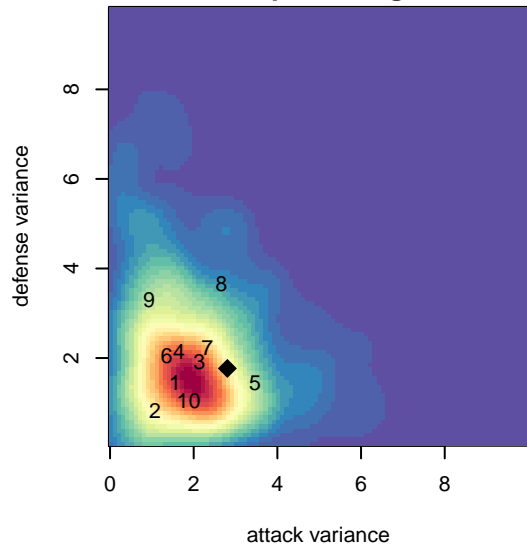

# FC Nova White B02

FC Nova  
 Boise, ID  
 B02 total strength=450  
 attack=0.41 defense=0.22  
 fall league = Idaho D3 B U12  
 spr league = Spr Idaho D3 B U12  
 notes= Ozil 2013

alt names used:  
 FC NOVA ACADEMY WHITE  
 FC NOVA WHITE (ID)  
 FC NOVA ACADEMY WHITE  
 FC NOVA ACADEMY WHITE (ID)

Venues played:  
 2013 Spr Idaho D3 West U11  
 2014 Idaho D3 B U12  
 2014 GEM State Challenge U12B Silver U12  
 2014 Spr Idaho D3 B U12

**FC Nova White B02**  
 Dots are actual minus expected GF (blue circles) and GA (red triangles).  
 Blue line is smoothed change in attack strength. Red is smoothed change in defense strength.

**attack and defense variance (black dot)  
relative to other teams  
and top 10 in region**

**attack and defense rating  
relative to others at age  
and all opponents in last 13 months**

**Performance relative to 13 month average**